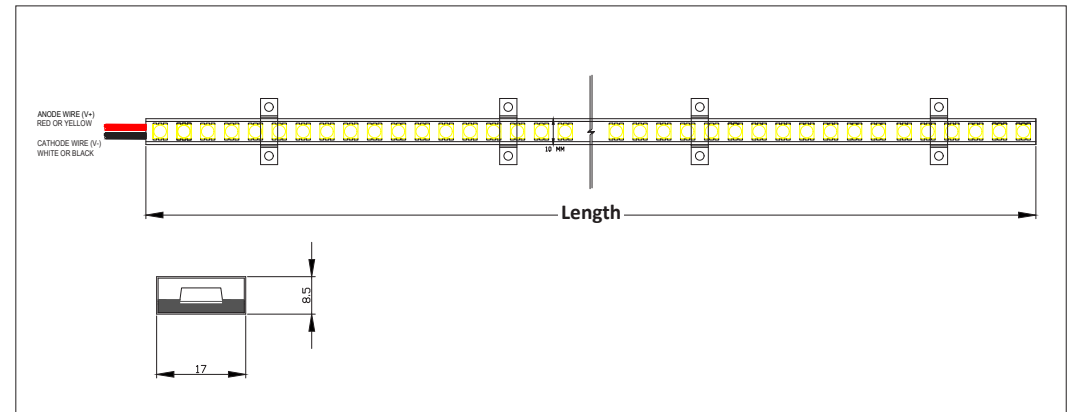

Rana Flexi Bar 9.6W

Features

- SMD3528 LEDs with 8.3mm pitch
- IP68 as standard
- Custom lengths up to 1240mm, increments of 25mm at 12V & 50mm at 24V
- Operating ambient temperature -20° to +50°C
- 50,000 hours lamp life at 50°C
- 120° beam angle
- CRI > 80
- Lumen Output 910lm/m (@ 3000K)

Lens

Driver

To run 4 x 1240mm bars please use 1 x 60W, 0-10V dimmable driver.

Product Dimensions

All of the measurements for product are in mm.

Available Options

Voltage	Control	Colour Temperature	Diffuser	Clips	
12V - 12	Dimmable 1-10 - DIM	● 2700 - 27 ● 3000 - 30 ● 4000 - 40 ○ 5000 - 50 ○ 6000 - 60	● Red - RD ● Green - GN ● Blue - BL	○ Clear - CL ○ Frosted - FR	○ YES - Y ○ NO - N
24V - 24	Dali - DI				

Luminaire order code example

Code	Voltage	Control	Colour Temp.	Diffuser	Clips
RFB9.6	12V	DIM	30	CL	Y

Example: RFB9.6-12-DIM-30-CL-Y