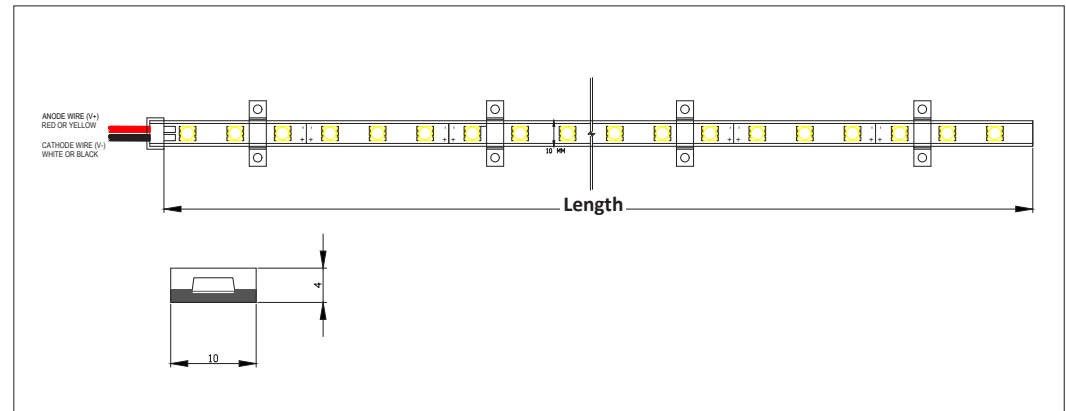

Rana Flexi 4.8W

Features

- SMD3528 LEDs with 16.7mm pitch
- IP68 as standard
- Custom lengths up to 5000mm, increments of 25mm at 12V & 50mm at 24V
- Bending radius of approx. 350mm in plan
- Operating ambient temperature -20° to +50°C
- 50,000 hours lamp life at 50°C
- 120° beam angle
- CRI > 80
- Lumen Output 460lm/m (@ 3000K)

Lens

Driver

To run 1 x 5m roll please use
1 x 60W, 0-10V dimmable driver.

Product Dimensions

All of the measurements for product are in mm.

Available Options

Voltage	Control	Colour Temperature	Diffuser	Clips	
12V - 12	Dimmable 1-10 - DIM	● 2700 - 27	● Red - RD	Clear - CL	YES - Y
24V - 24	Dali - DI	● 3000 - 30	● Green - GN	Frosted - FR	NO - N
		● 4000 - 40	● Blue - BL		
		○ 5000 - 50			
		○ 6000 - 60			

Luminaire order code example

Code	Voltage	Control	Colour Temp.	Diffuser	Clips
RF4.8	12V	DIM	30	CL	Y

Example: RF4.8-12-DIM-30-CL-Y