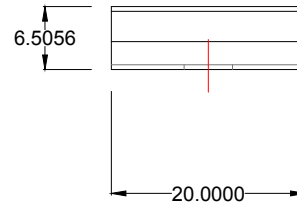

RIGID BAR ACCESSORIES

Fixed clip on 16.7mm pitch bar.

Fixed clip on 8.3mm pitch bar.