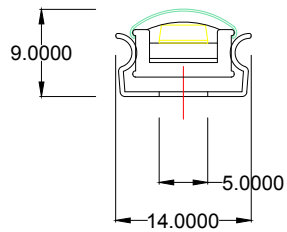

RIGID BAR ACCESSORIES

Fixed clip on 16.7mm pitch bar.

Fixed clip on 8.3mm pitch bar.