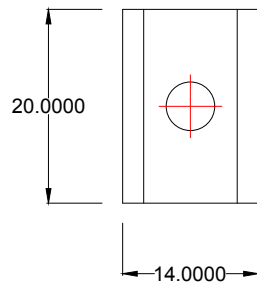

RIGID BAR ACCESSORIES

Fixed clip on 16.7mm pitch bar.

Fixed clip on 8.3mm pitch bar.