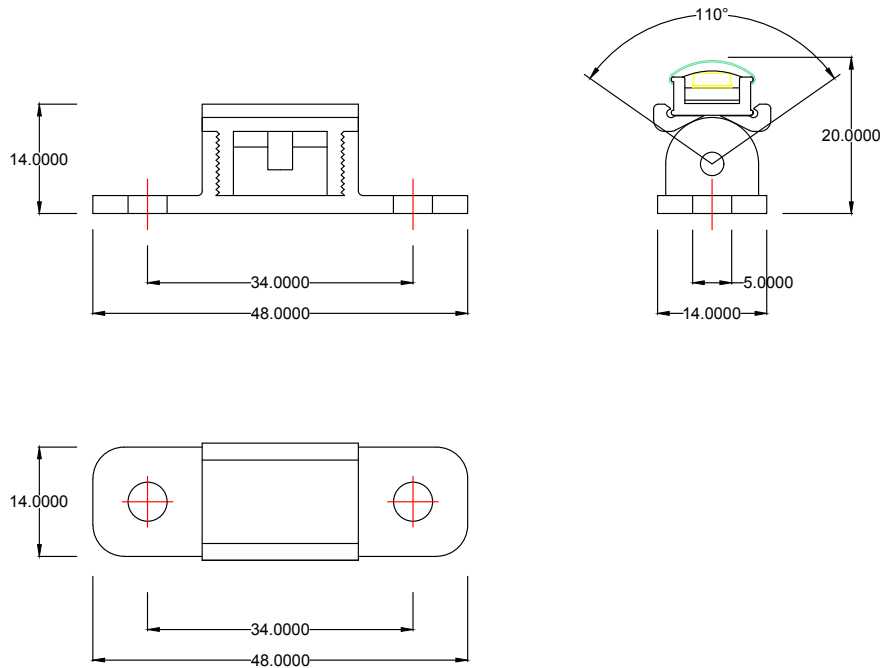

Adjustable clip on 16.7mm pitch bar.

Adjustable clip on 8.3mm pitch bar.