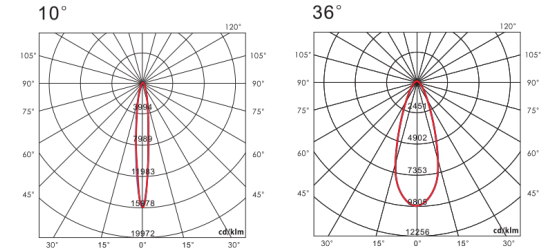

Flood LED Lighting with a simple and efficient design ideal for all exterior spaces of hotels, villas, clubs, opera houses, museums, exhibition centres, stores, boutiques, etc.

All flood products are eco -friendly with low energy consumption and excellent thermal management allowing energy savings and longer life.

This product has extruded aluminium housing with powder coating finishing to protect against corrosion. Different Beam Angle options from narrow spot projection to wide flood lighting application. All external screws are in stainless steel.