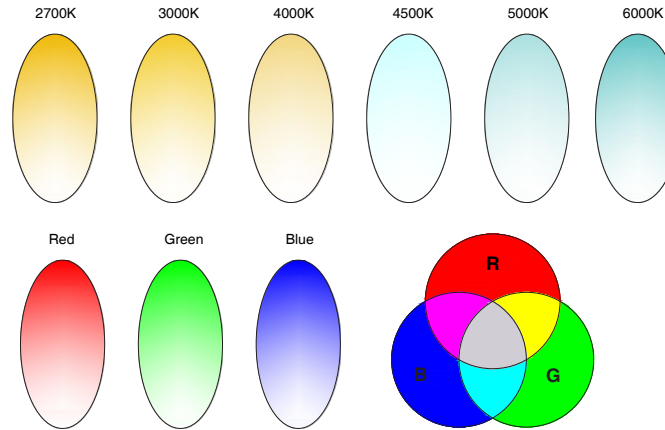

48pcs LEDs

80W / 90W

AC 220V

DMX512 and Dali Driver

6°, 15°, 30°, 45°, 60° and 3°, 5°, 20° - 40°

Optional Dimming

5 Years Warranty

80% after 50,000 Hours