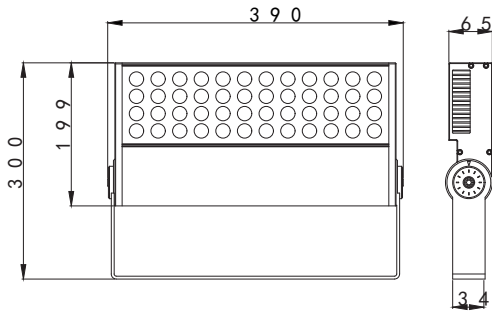

www.foliled.com
info@foliled.com
+44(0)131 452 2024

FOLI-GGR19860-48-LED