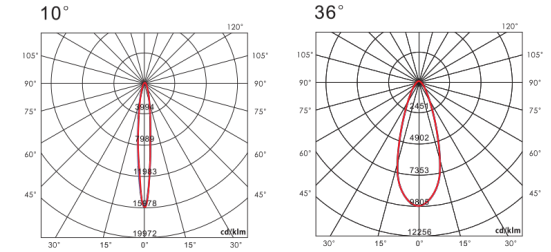

Flood LED Lighting with a simple and efficient design ideal for all exterior spaces of hotels, villas, clubs, opera houses, museums, exhibition centres, stores, boutiques, etc.

All flood products are eco -friendly with low energy consumption and excellent thermal management allowing energy savings and longer life.

This product has extruded aluminium housing with powder coating finishing to protect against corrosion. Different Beam Angle options from narrow spot projection to wide flood lighting application. All external screws are in stainless steel.