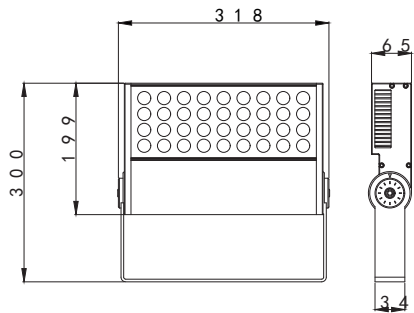

www.foliled.com
info@foliled.com
+44(0)131 452 2024

FOLI-GGR19860-36-LED