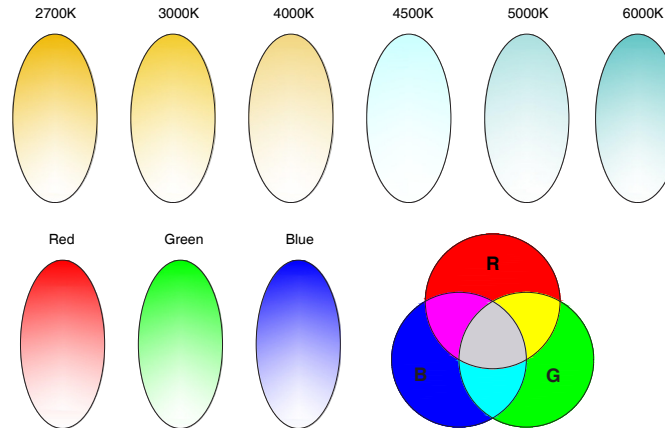

Flood LED Lighting with a simple and efficient design ideal for all exterior spaces of hotels, villas, clubs, opera houses, museums, exhibition centres, stores, boutiques, etc.

All flood products are eco -friendly with low energy consumption and excellent thermal management allowing energy savings and longer life.

This product has extruded aluminium housing with powder coating finishing to protect against corrosion. Different Beam Angle options from narrow spot projection to wide flood lighting application. All external screws are in stainless steel.