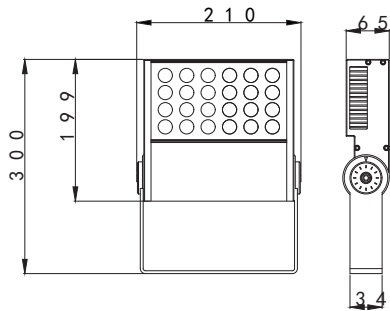

www.foliled.com
info@foliled.com
+44(0)131 452 2024

FOLI-GGR19860-24-LED