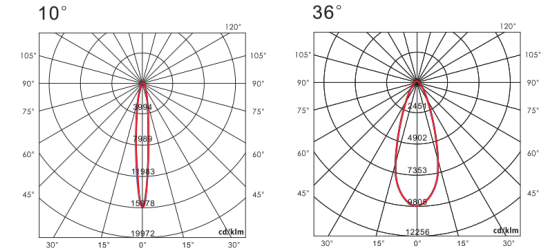

- 24pcs LEDs
- 30W / 40W
- AC 220V
- DMX512 and Dali Driver
- 6°, 15°, 30°, 45°, 60° and 3°, 5°, 20° - 40°
- Optional Dimming
- 5 Years Warranty
- 80% after 50,000 Hours
- 30°C to 50°C
- IP Rating