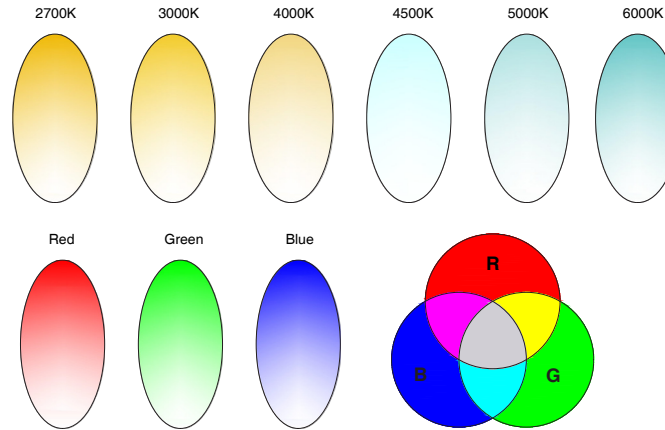

- 24pcs LEDs
- 30W / 40W
- AC 220V
- DMX512 and Dali Driver
- 6°, 15°, 30°, 45°, 60° and 3°, 5°, 20° - 40°
- Optional Dimming
- 5 Years Warranty
- 80% after 50,000 Hours
- 30°C to 50°C
- IP Rating