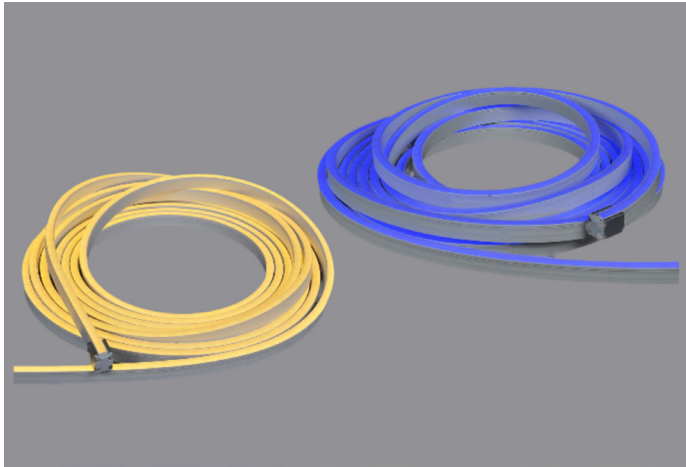

FOLI-Flexi Tube-RGBW-LED

The Flex Tube is an outdoor rated flexible LED tube. It features a bend diameter of 300mm and it can be cut to length every 83.3mm. It features an IP68 submersible rating, suitable for any exterior applications. It is sold on a spool of 10m and it is controlled via DMX-SPI.

Applications for the product include: Outdoor or indoor contour/ border lighting, architectural Outline or decorative lighting, cove/ accent lighting, façade or terrace lighting and display lighting. Features: SMD LED in Tri-Colour (RGBW, 2700K or 4000K). UV Resistant PVC material. Flat surface, continuous and uniform illumination. Simple to install in any space with various length options. Protection Rating IP67 with connection accessories, IP68 with factory Pre-Mold front connector.

 SMD 5050, 84LEDS/meter

 22W

 DC DC24V

 DMX512 and Driver

 PVC - Ivory White

 Optional Dimming

 IP Rating  IP65  IP68  CE