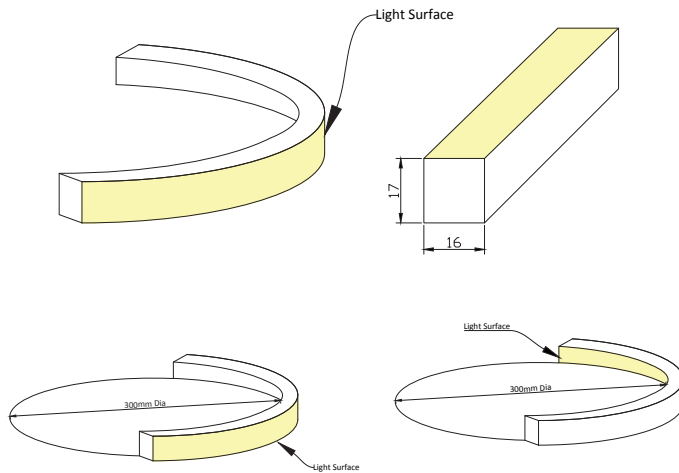

FOLI-Flexi Tube-RGBW-LED

The Flex Tube is an outdoor rated flexible LED tube. It features a bend diameter of 300mm and it can be cut to length every 83.3mm. It features an IP68 submersible rating, suitable for any exterior applications. It is sold on a spool of 10m and it is controlled via DMX-SPI.

Applications for the product include: Outdoor or indoor contour/ border lighting, architectural Outline or decorative lighting, cove/ accent lighting, façade or terrace lighting and display lighting. Features: SMD LED in Tri-Colour (RGBW, 2700K or 4000K). UV Resistant PVC material. Flat surface, continuous and uniform illumination. Simple to install in any space with various length options. Protection Rating IP67 with connection accessories, IP68 with factory Pre-Mold front connector.